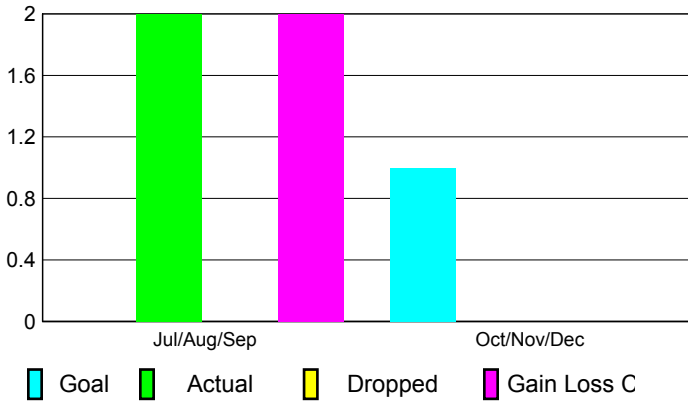

2010-2011 GMT Reports for District (or Undistricted) **District 300 G2**

GMT: **PEI-JEN CHEN**

Location: **M.D. 300 Taiwan**

GMT CA: **5**

CLUBS

**Club Results
2010-2011**

**Clubs
2009-2010**

Month	New Club Goal	Actual New Clubs	Actual Dropped Clubs	Gain/Loss of Clubs	Gain/Loss of Clubs
Jul/Aug/Sep	0	2	0	2	0
Oct/Nov/Dec	1	0	0	0	0
Totals	1	2	0	2	0

Club Results 2010-2011

Goal, New, Dropped, Gain/Loss

Comparison of Club Gain/Loss

Current Year Compared to the Previous Year

YTD Status Quo Clubs 2010-2011

Status Quo Clubs Compared to Status Quo Members

MEMBERSHIP