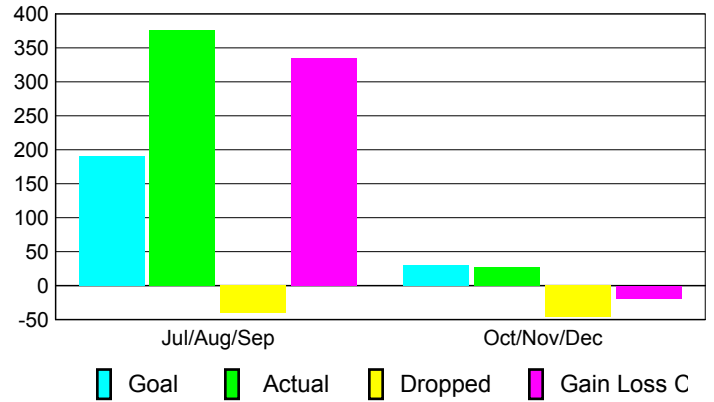

Membership Results 2010-2011

Goal, New, Dropped, Gain/Loss