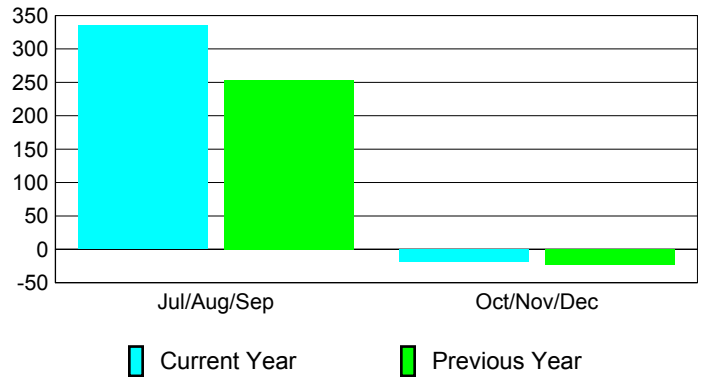

**Membership Results
2010-2011**

**Membership
2009-2010**

Month	Net Memb Goal	Actual New Memb	Actual Dropped Memb	Gain/Loss of Memb	Gain/Loss of Memb
Jul/Aug/Sep	190	376	-41	335	253
Oct/Nov/Dec	30	27	-46	-19	-23
Totals	220	403	-87	316	230

Membership Results 2010-2011

Goal, New, Dropped, Gain/Loss

Comparison of Membership Gain/Loss

Current Year Compared to the Previous Year

Gender Comparison 2010-2011

■ Male

■ Female